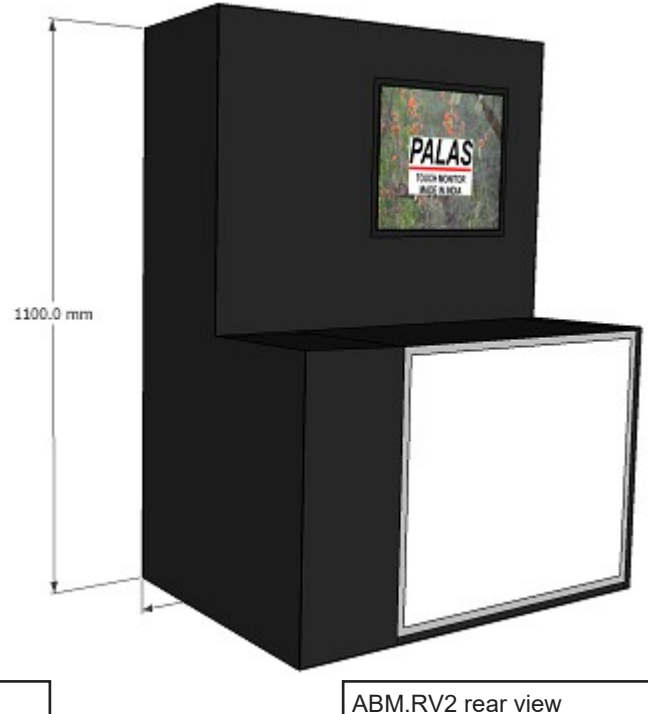

Palas Smart Dispensing for Vending Biryani (through-the-wall model Palas ABM.RV2)

This unique Biryani Vending Machine, conceptualised and designed by Palas, was manufactured at its facility in Delhi. A thru-the-wall model, customers can select items while standing outside the store; the order is visible on a rear screen to fulfilment staff inside the store who prepare the order, and place it in the machine using the rear access door. The front door then opens automatically for the customer to collect his order. A unique experience

Prices start at Rs 550,000 (GST extra). Front screen is 80cm; rear 43cm, both with hardened Capacitive Touch

Palas manufactures in India:

- Touchscreen monitors, Touch All-in-ones
- Industrial Touch Panel PCs, Rugged touch systems
- POS systems, Smart Vending
- Smart Card Readers for ATMs, Kiosks, Vending
- Interactive Digital Signage Systems for Malls, Factories, Buildings